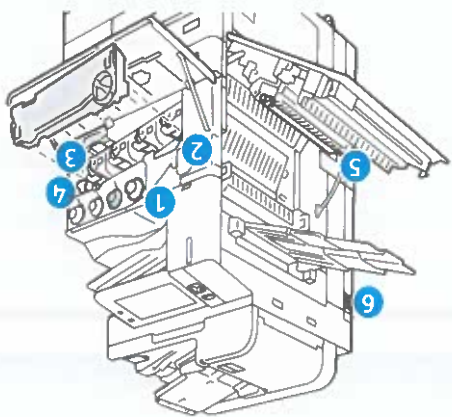

Date Installed: Unknown
 Reorder: 008R08103
 Estimated Pages Remaining: 337000

Life Remaining: 100% (0% used)

6 Fan Filter

Date Installed: Unknown
 Reorder: 008R08104
 Estimated Pages Remaining: 0

Life Remaining: 100% (0% used)