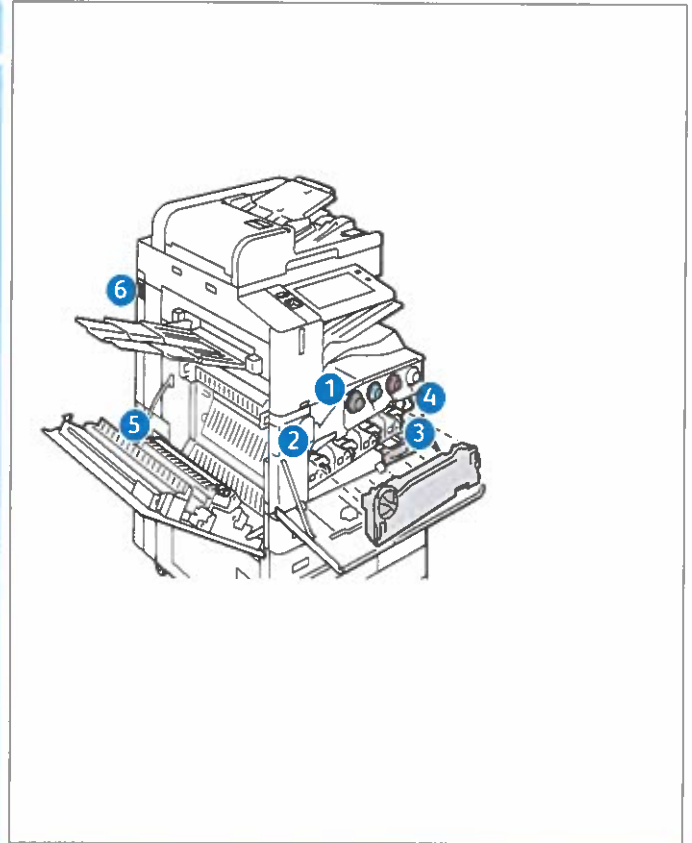

Supplies Usage

37563

Supplies ordering information is located at www.xerox.com/office/supplies

Consumables

1 Toner Cartridges

Black

Date Installed: Apr 17, 2023
Reorder: 006R01742
Estimated Pages Remaining: 15500
(Based upon this toner cartridge's average coverage: 4%)

Life Remaining: 100%, 50%, 0%

Cyan

Date Installed: Jan 1, 2021
Reorder: 006R01743
Estimated Pages Remaining: 16500
(Based upon this toner cartridge's average coverage: 3%)

Life Remaining: 100%, 50%, 0%

Magenta

Date Installed: Apr 24, 2023
Reorder: 006R01744
Estimated Pages Remaining: 9500
(Based upon this toner cartridge's average coverage: 2%)

Life Remaining: 100%, 50%, 0%

Yellow

Date Installed: Apr 19, 2023
Reorder: 006R01745
Estimated Pages Remaining: 500
(Based upon this toner cartridge's average coverage: 1%)

Life Remaining: 100%, 50%, 0%

⚠

Routine Maintenance Items

2 Drum Cartridge

Black (R1)

Date Installed: Apr 10, 2023
Reorder: 013R00681
Estimated Pages Remaining: 174000
(Based on average printer job size: 1 Pages)

Life Remaining: 100%, 50%, 0%

Cyan (R2)

Date Installed: Mar 10, 2023
Reorder: 013R00681
Estimated Pages Remaining: 144500
(Based on average printer job size: 1 Pages)

Life Remaining: 100%, 50%, 0%

Magenta (R3)

Date Installed: Mar 10, 2023
Reorder: 013R00681
Estimated Pages Remaining: 144500
(Based on average printer job size: 1 Pages)

Life Remaining: 100%, 50%, 0%

Yellow (R4)

Date Installed: Apr 8, 2021
Reorder: 013R00681
Estimated Pages Remaining: 7500
(Based on average printer job size: 1 Pages)

Life Remaining: 100%, 50%, 0%

3 Waste Container

Date Installed: Feb 22, 2025
Reorder: 008R08101

OK

4 Transfer Belt Cleaner

Date Installed: Feb 22, 2025
Reorder: 001R00623
Estimated Pages Remaining: 51500

5 Second Bias Transfer Roller

Date Installed: Feb 22, 2025
Reorder: 008R08103
Estimated Pages Remaining: 251500

Recycling information is located at: www.xerox.com/gwa