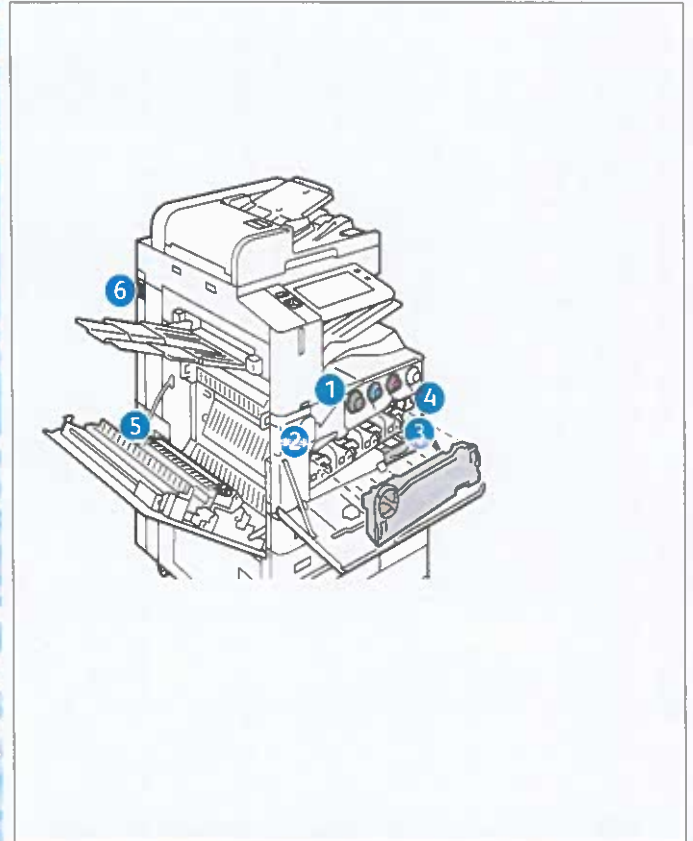

Life Remaining: 100%
 50%
 0%

Yellow

Date Installed: Apr 12, 2024
 Reorder: 006R01745
 Estimated Pages Remaining: 21000
 (Based upon this toner cartridge's average coverage: 4%)

Life Remaining: 100%
 50%
 0%