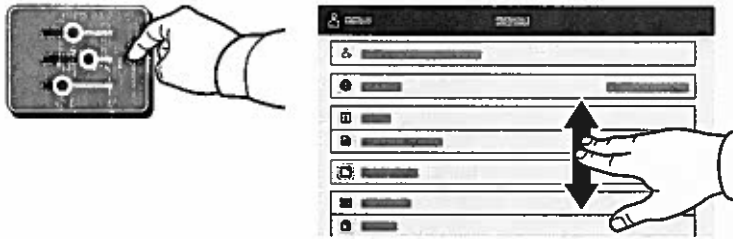

**Device app** ⇒ 37573

The Device app provides access to supplies status, printer information, and settings. Some menus and settings require log in with the administrator name and password.

**Billing and Usage Information** ⇒ 37574

In the Device features menu, to view basic impression counts, touch **Billing/Usage**. To view detailed usage counts, touch **Usage Counters**. The list provides detailed impression count categories.