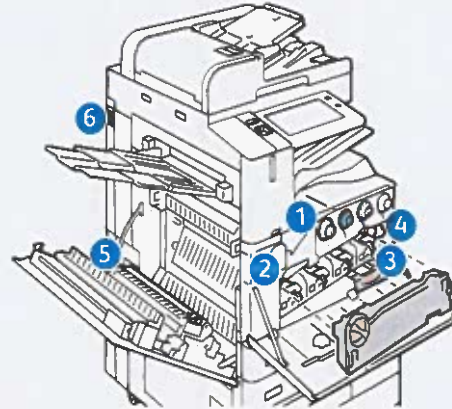

Supplies Usage

Consumables

1 Toner Cartridges

Black

Date Installed: Feb 28, 2024
Reorder: 006R01742
Estimated Pages Remaining: 29000
(Based upon this toner cartridge's average coverage: 2%)

Life Remaining: 100%
50%
0%

Cyan

Date Installed: Dec 12, 2023
Reorder: 006R01743
Estimated Pages Remaining: 19500
(Based upon this toner cartridge's average coverage: 7%)

Life Remaining: 100%
50%
0%

Magenta

Date Installed: Apr 12, 2024
Reorder: 006R01744
Estimated Pages Remaining: 21000
(Based upon this toner cartridge's average coverage: 4%)

Life Remaining: 100%
50%
0%

Yellow

Date Installed: Apr 12, 2024
Reorder: 006R01745
Estimated Pages Remaining: 21000
(Based upon this toner cartridge's average coverage: 9%)

Life Remaining: 100%
50%
0%

Routine Maintenance Items

2 Drum Cartridge

Black (R1)

Date Installed: Sep 19, 2022
Reorder: 013R00681
Estimated Pages Remaining: 74000
(Based on average printer job size: 1 Pages)

Life Remaining: 100%
50%
0%

Cyan (R2)

Date Installed: Sep 19, 2022
Reorder: 013R00681
Estimated Pages Remaining: 67500
(Based on average printer job size: 1 Pages)

Life Remaining: 100%
50%
0%

Magenta (R3)

Date Installed: Feb 17, 2023
Reorder: 013R00681
Estimated Pages Remaining: 130000
(Based on average printer job size: 1 Pages)

Life Remaining: 100%
50%
0%

Yellow (R4)

Date Installed: Nov 29, 2021
Reorder: 013R00681
Estimated Pages Remaining: 36500
(Based on average printer job size: 1 Pages)

Life Remaining: 100%
50%
0%

3 Waste Container

Date Installed: Apr 5, 2024
Reorder: 008R08101

OK

4 Transfer Belt Cleaner

Date Installed: Apr 23, 2024
Reorder: 001R00623
Estimated Pages Remaining: 159500

5 Second Bias Transfer Roller

Date Installed: Apr 23, 2024
Reorder: 008R08103
Estimated Pages Remaining: 359500