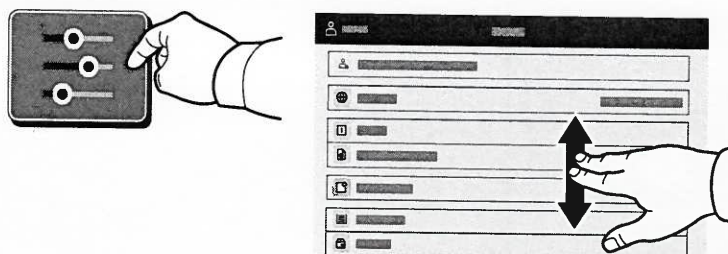

Device app

The Device app provides access to supplies status, printer information, and settings. Some menus and settings require log in with the administrator name and password.

37574

Billing and Usage Information

In the Device features menu, to view basic impression counts, touch **Billing/Usage**. To view detailed usage counts, touch **Usage Counters**. The list provides detailed impression count categories.