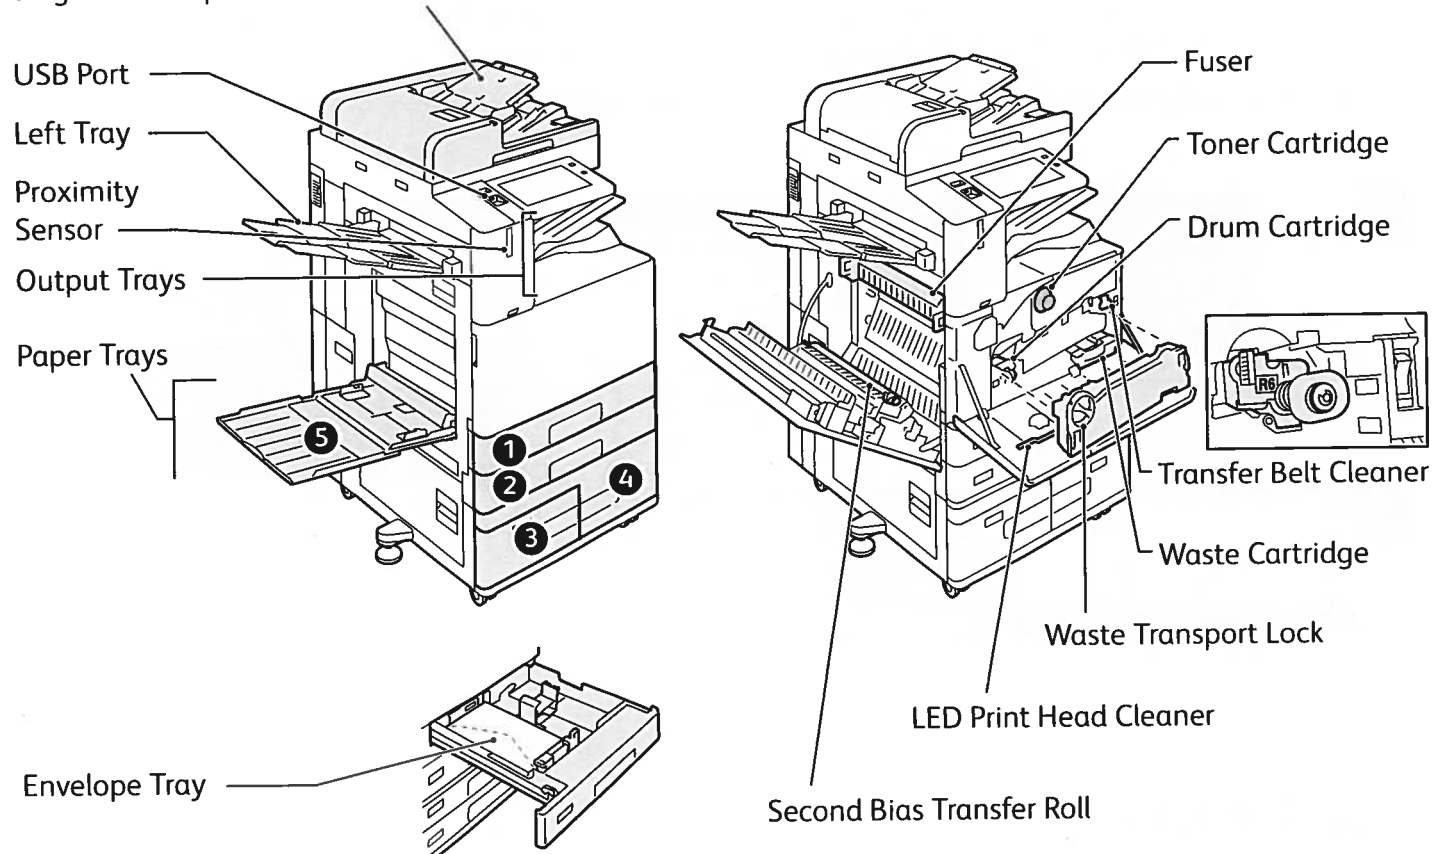

Printer Tour

Optional accessories can be part of your printer setup. For details, refer to the *User Guide*.

Single-Pass Duplex Automatic Document Feeder (DADF)

To restart the printer, on the control panel, press the **secondary power switch** (1).

For full printer power off, press the **secondary power switch** (1). Behind the front cover, press the **main power switch** (2).

To select sleep mode, press the **secondary power switch** (1). At the printer control panel touch screen, touch a selection.