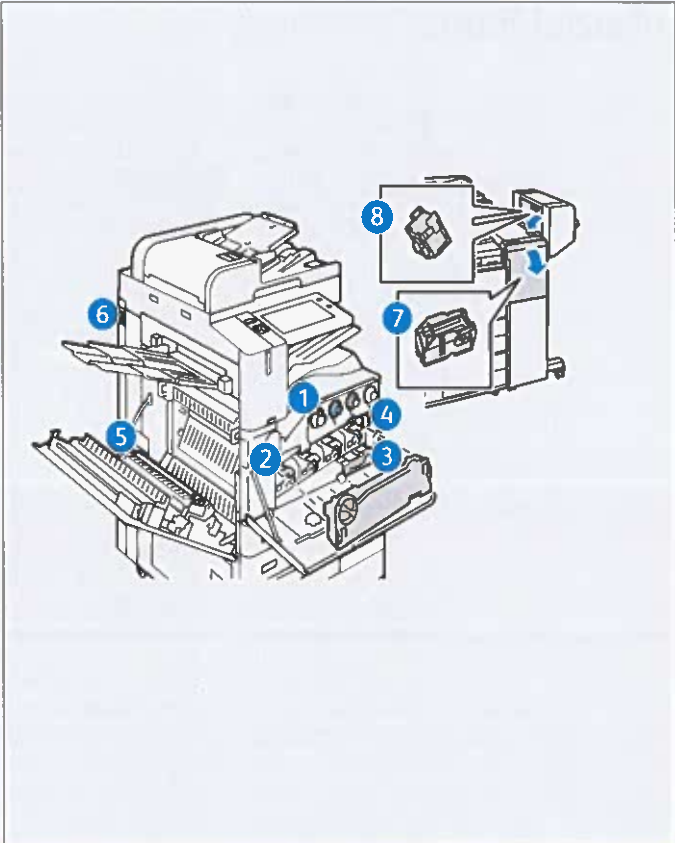

Supplies Usage

Consumables

1 Toner Cartridges

Black	Date Installed: Jan 9, 2021 Reorder: 006R01754 Estimated Pages Remaining: 35000 (Based upon this toner cartridge's average coverage: 0%)	Life Remaining 100% 50% 0%
Cyan	Date Installed: Jan 9, 2021 Reorder: 006R01755 Estimated Pages Remaining: 21000 (Based upon this toner cartridge's average coverage: 0%)	Life Remaining 100% 50% 0%
Magenta	Date Installed: Jan 9, 2021 Reorder: 006R01756 Estimated Pages Remaining: 21000 (Based upon this toner cartridge's average coverage: 0%)	Life Remaining 100% 50% 0%
Yellow	Date Installed: Jan 9, 2021 Reorder: 006R01757 Estimated Pages Remaining: 21000 (Based upon this toner cartridge's average coverage: 0%)	Life Remaining 100% 50% 0%

Routine Maintenance Items

2 Drum Cartridge

Black (R1)	Date Installed: Sep 19, 2022 Reorder: 013R00681 Estimated Pages Remaining: 62000 (Based on average printer job size: 1 Pages)	Life Remaining 100% 50% 0%
Cyan (R2)	Date Installed: Sep 19, 2022 Reorder: 013R00681 Estimated Pages Remaining: 61000 (Based on average printer job size: 1 Pages)	Life Remaining 100% 50% 0%
Magenta (R3)	Date Installed: Feb 17, 2023 Reorder: 013R00681 Estimated Pages Remaining: 118500 (Based on average printer job size: 1 Pages)	Life Remaining 100% 50% 0%
Yellow (R4)	Date Installed: Nov 29, 2021 Reorder: 013R00681 Estimated Pages Remaining: 32000 (Based on average printer job size: 1 Pages)	Life Remaining 100% 50% 0%

3 Waste Container

Date Installed: Jan 1, 2021
Reorder: 008R08101

OK

4 Transfer Belt Cleaner

Date Installed: Jan 1, 2021
Reorder: 001R00623
Estimated Pages Remaining: 259500

5 Second Bias Transfer Roller

Date Installed: Jan 1, 2021
Reorder: 008R08103
Estimated Pages Remaining: 359500