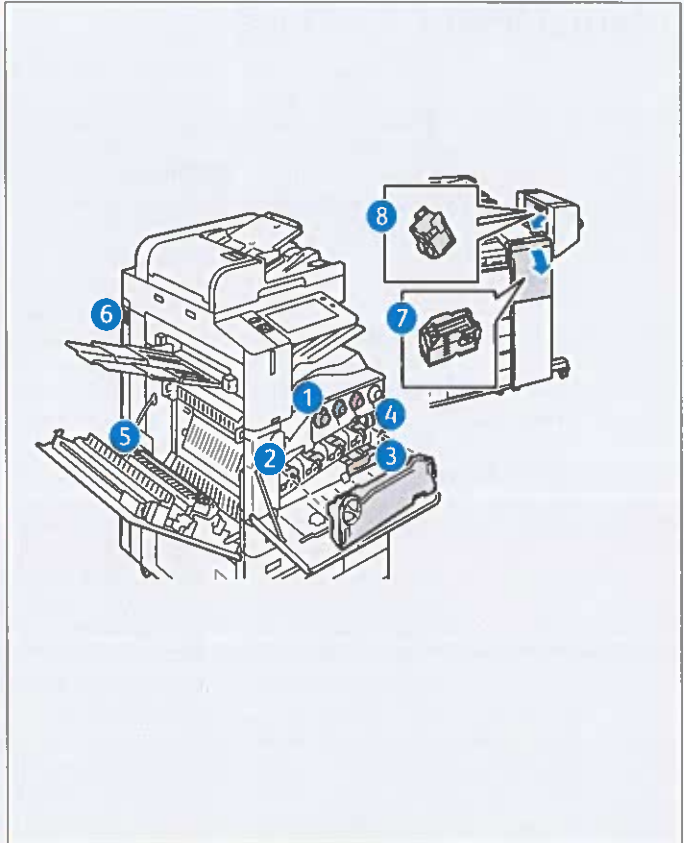

Supplies Usage

Supplies ordering information is located at www.xerox.com/office/supplies

Consumables

1 Toner Cartridges

Black Date Installed: Jan 9, 2021 Reorder: 006R01754 Estimated Pages Remaining: 35000 (Based upon this toner cartridge's average coverage: 0%)	Life Remaining 100% 50% 0%
Cyan Date Installed: Jan 9, 2021 Reorder: 006R01755 Estimated Pages Remaining: 21000 (Based upon this toner cartridge's average coverage: 0%)	Life Remaining 100% 50% 0%
Magenta Date Installed: Jan 9, 2021 Reorder: 006R01756 Estimated Pages Remaining: 21000 (Based upon this toner cartridge's average coverage: 0%)	Life Remaining 100% 50% 0%
Yellow Date Installed: Jan 9, 2021 Reorder: 006R01757 Estimated Pages Remaining: 21000 (Based upon this toner cartridge's average coverage: 0%)	Life Remaining 100% 50% 0%

Routine Maintenance Items

2 Drum Cartridge

Black (R1) Date Installed: Sep 19, 2022 Reorder: 013R00681 Estimated Pages Remaining: 62000 (Based on average printer job size: 1 Pages)	Life Remaining 100% 50% 0%
Cyan (R2) Date Installed: Sep 19, 2022 Reorder: 013R00681 Estimated Pages Remaining: 61000 (Based on average printer job size: 1 Pages)	Life Remaining 100% 50% 0%
Magenta (R3) Date Installed: Feb 17, 2023 Reorder: 013R00681 Estimated Pages Remaining: 118500 (Based on average printer job size: 1 Pages)	Life Remaining 100% 50% 0%
Yellow (R4) Date Installed: Nov 29, 2021 Reorder: 013R00681 Estimated Pages Remaining: 32000 (Based on average printer job size: 1 Pages)	Life Remaining 100% 50% 0%

3 Waste Container

Date Installed: Jan 1, 2021
Reorder: 008R08101

OK

4 Transfer Belt Cleaner

Date Installed: Jan 1, 2021
Reorder: 001R00623
Estimated Pages Remaining: 259500

5 Second Bias Transfer Roller

Date Installed: Jan 1, 2021
Reorder: 008R08103
Estimated Pages Remaining: 359500

Recycling information is located at: www.xerox.com/gwa