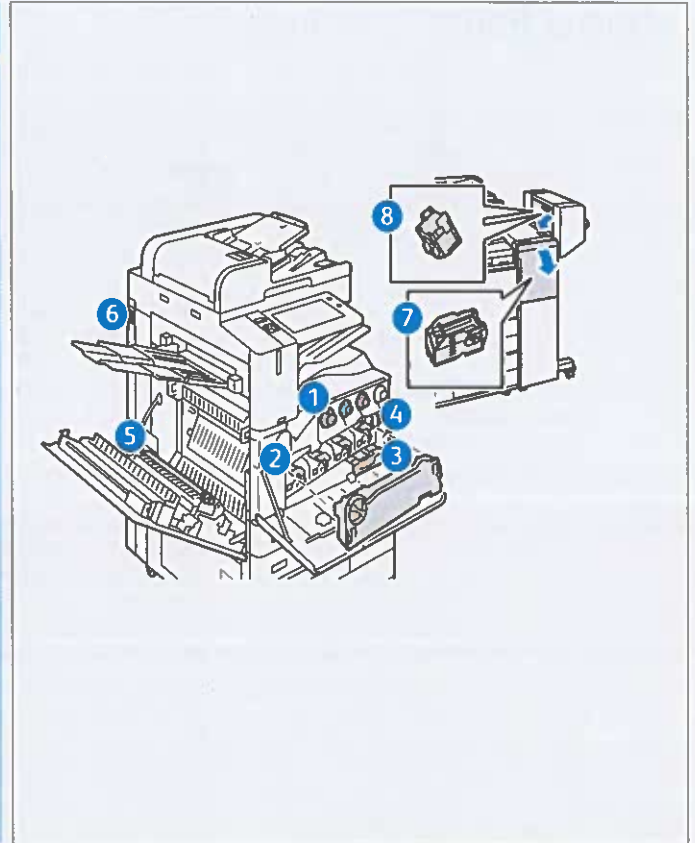

Supplies Usage

Consumables

1 Toner Cartridges

Black	Date Installed: Jan 9, 2021 Reorder: 006R01754 Estimated Pages Remaining: 35000 (Based upon this toner cartridge's average coverage: 0%)	Life Remaining 100% 50% 0%
Cyan	Date Installed: Jan 9, 2021 Reorder: 006R01755 Estimated Pages Remaining: 21000 (Based upon this toner cartridge's average coverage: 0%)	Life Remaining 100% 50% 0%
Magenta	Date Installed: Jan 9, 2021 Reorder: 006R01756 Estimated Pages Remaining: 21000 (Based upon this toner cartridge's average coverage: 0%)	Life Remaining 100% 50% 0%
Yellow	Date Installed: Jan 9, 2021 Reorder: 006R01757 Estimated Pages Remaining: 21000 (Based upon this toner cartridge's average coverage: 0%)	Life Remaining 100% 50% 0%

Routine Maintenance Items

2 Drum Cartridge

Black (R1)	Date Installed: Sep 19, 2022 Reorder: 013R00681 Estimated Pages Remaining: 62000 (Based on average printer job size: 1 Pages)	Life Remaining 100% 50% 0%
Cyan (R2)	Date Installed: Sep 19, 2022 Reorder: 013R00681 Estimated Pages Remaining: 61000 (Based on average printer job size: 1 Pages)	Life Remaining 100% 50% 0%
Magenta (R3)	Date Installed: Feb 17, 2023 Reorder: 013R00681 Estimated Pages Remaining: 118500 (Based on average printer job size: 1 Pages)	Life Remaining 100% 50% 0%
Yellow (R4)	Date Installed: Nov 29, 2021 Reorder: 013R00681 Estimated Pages Remaining: 32000 (Based on average printer job size: 1 Pages)	Life Remaining 100% 50% 0%

3 Waste Container

Date Installed: Jan 1, 2021
Reorder: 008R08101

OK

4 Transfer Belt Cleaner

Date Installed: Jan 1, 2021
Reorder: 001R00623
Estimated Pages Remaining: 259500

5 Second Bias Transfer Roller

Date Installed: Jan 1, 2021
Reorder: 008R08103
Estimated Pages Remaining: 359500