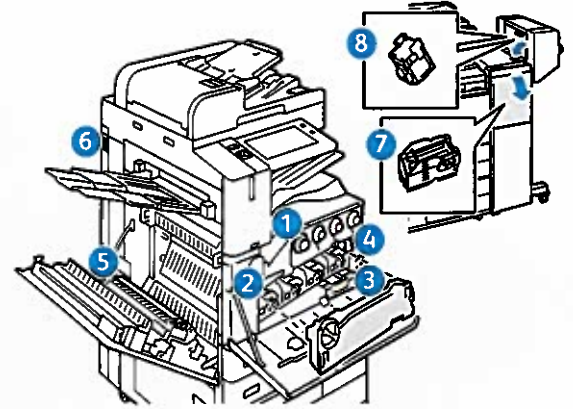

Life Remaining: 100%  
 50%  
 0%

**Yellow**

Date Installed: Aug 12, 2024  
 Reorder: 006  
 Estimated Pages Remaining: 3000  
 (Based upon this toner cartridge's average coverage: 0%)

Life Remaining: 100%  
 50%  
 0%