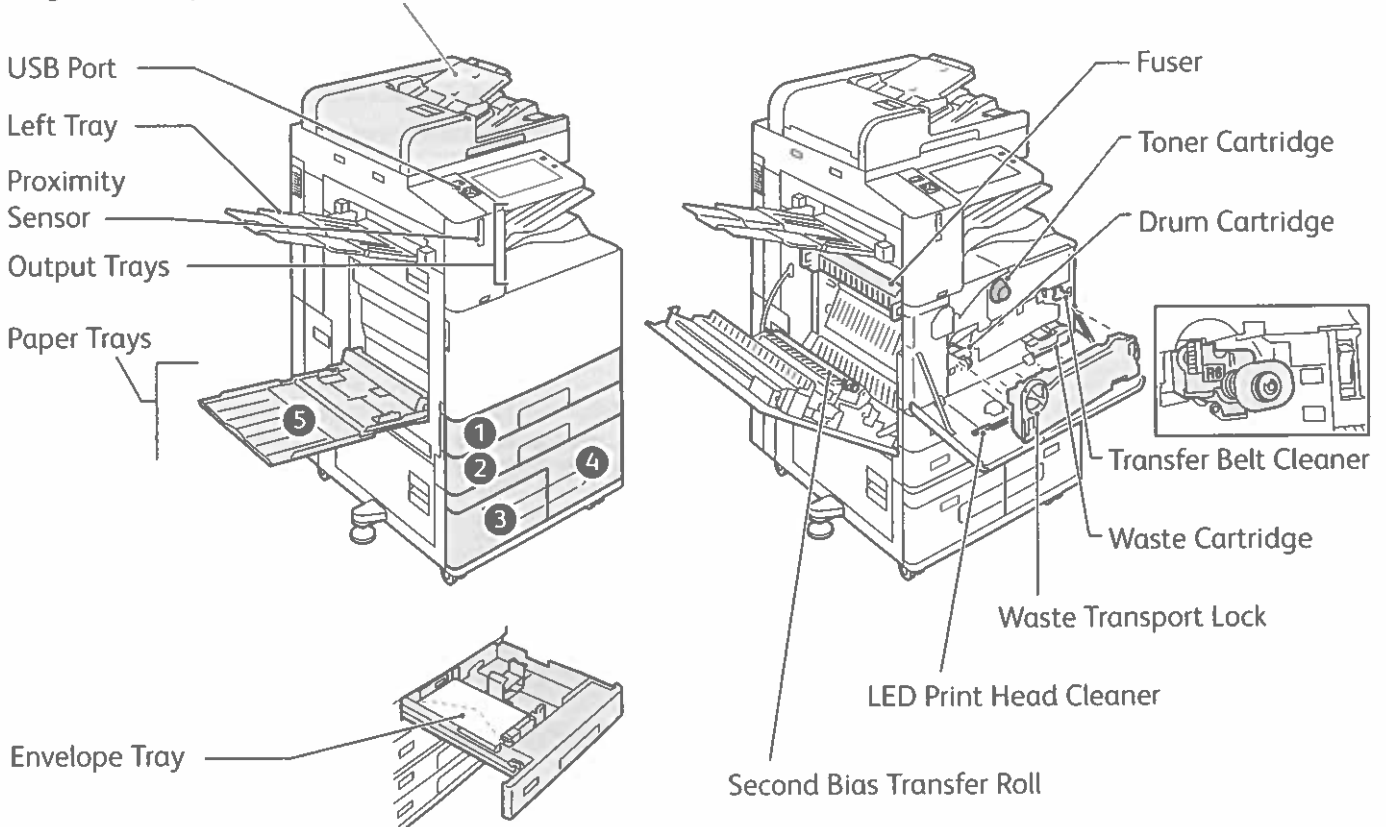

# Printer Tour

Optional accessories can be part of your printer setup. For details, refer to the *User Guide*.

## Single-Pass Duplex Automatic Document Feeder (DADF)

To restart the printer, on the control panel, press the **secondary power switch** (1).

For full printer power off, press the **secondary power switch** (1). Behind the front cover, press the **main power switch** (2).