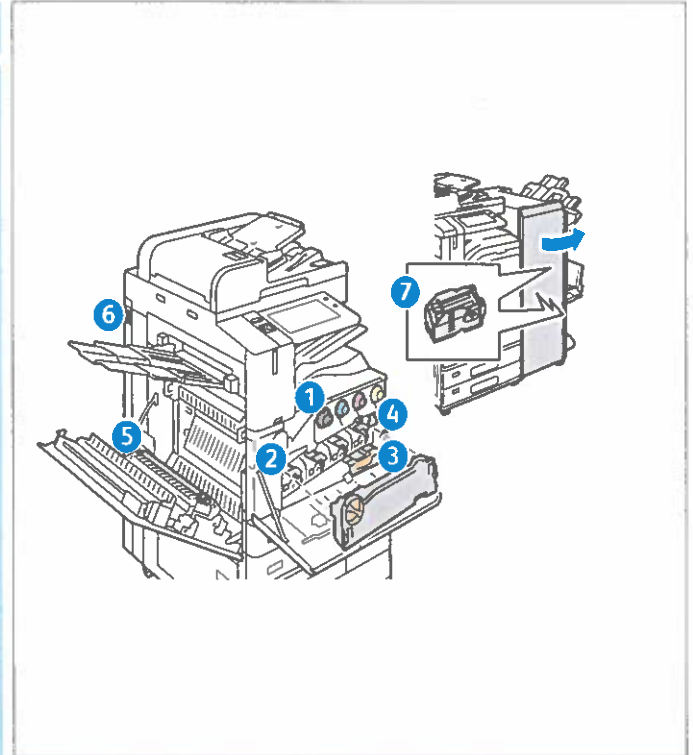

7 Staple Refill

Reorder: 008R12941

OK

Routine Maintenance Items

2 Drum Cartridge

Black (R1)

Date Installed: Oct 9, 2020
 Reorder: 013R00681
 Estimated Pages Remaining: 198000
 (Based on average printer job size: 1 Pages)