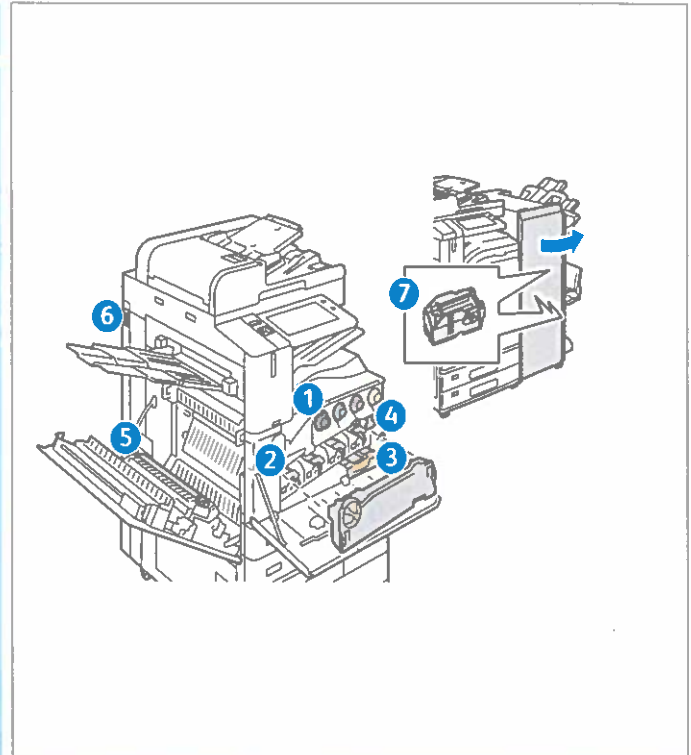

Life Remaining: 100%
 50%
 0%

7 Staple Refill

Reorder: 008R12941

OK

Routine Maintenance Items

2 Drum Cartridge

Black (R1)

Date Installed: Oct 9, 2020
 Reorder: 013R00681
 Estimated Pages Remaining: 198000
 (Based on average printer job size: 1 Pages)